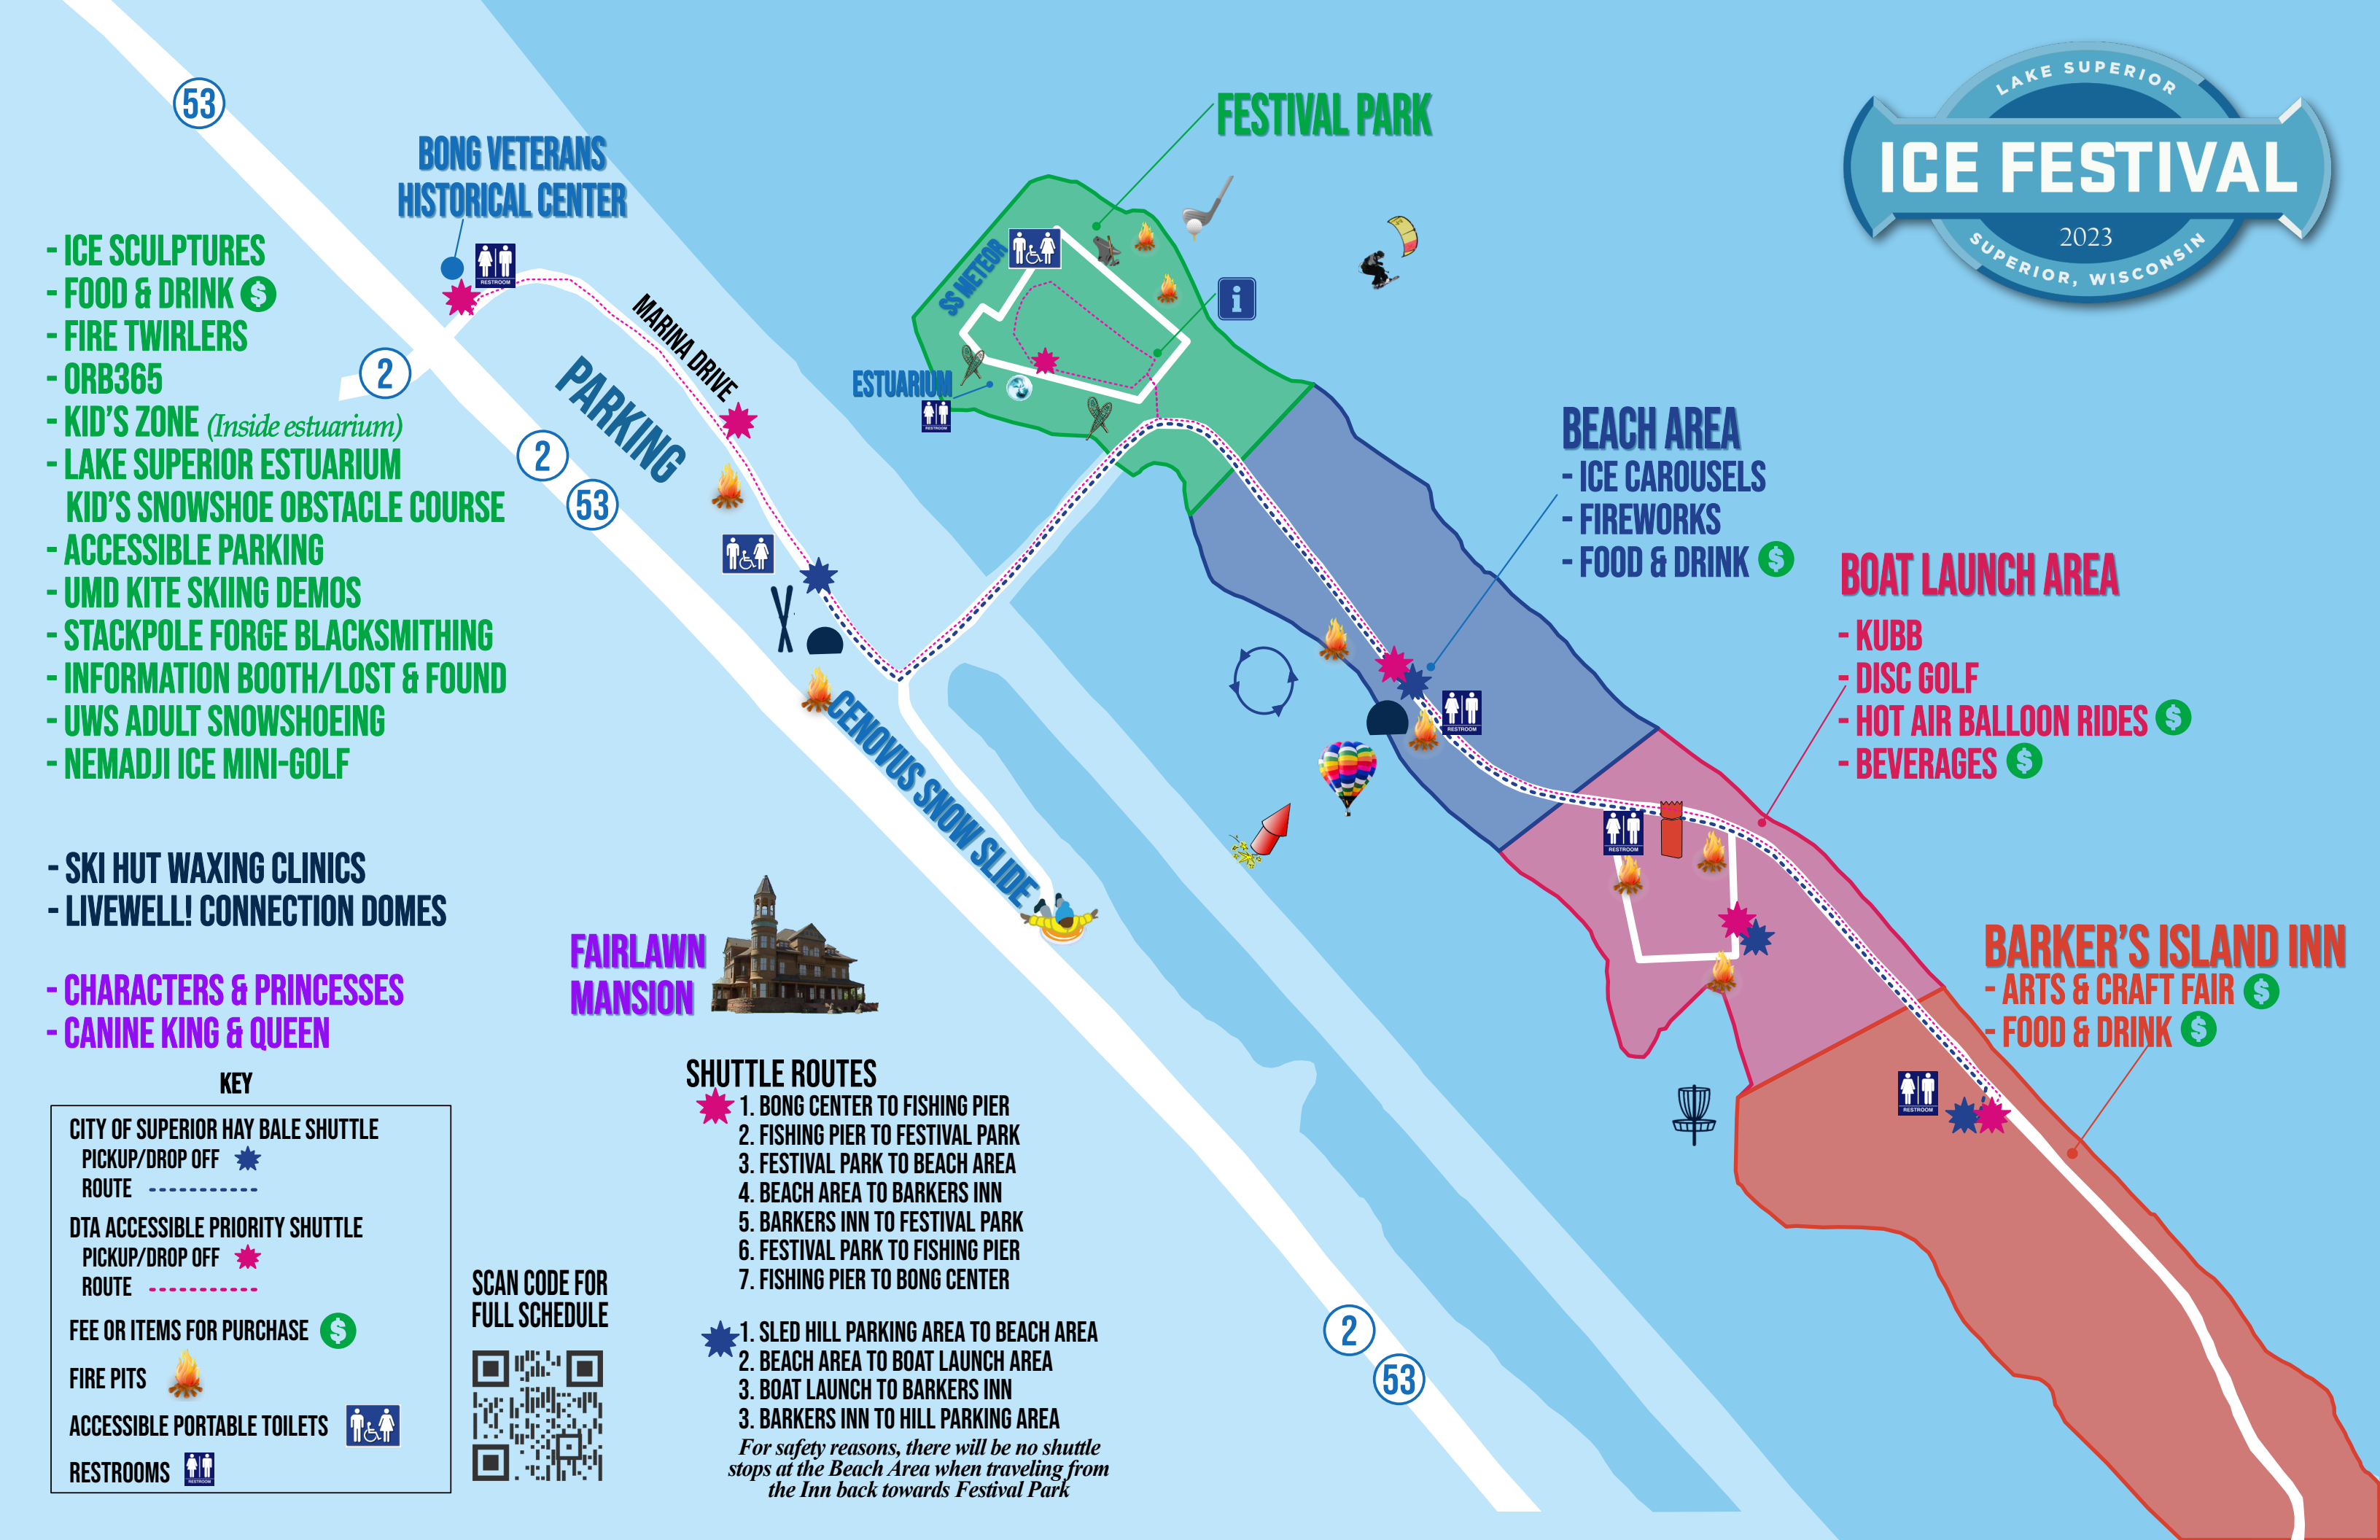

LAKE SUPERIOR
ICE FESTIVAL
 2023
 SUPERIOR, WISCONSIN

- ICE SCULPTURES
- FOOD & DRINK \$
- FIRE TWIRLERS
- ORB365
- KID'S ZONE (Inside estuarium)
- LAKE SUPERIOR ESTUARUM
- KID'S SNOWSHOE OBSTACLE COURSE
- ACCESSIBLE PARKING
- UMD KITE SKIING DEMOS
- STACKPOLE FORGE BLACKSMITHING
- INFORMATION BOOTH/LOST & FOUND
- UWS ADULT SNOWSHOEING
- NEMADJI ICE MINI-GOLF

PICKUP/DROP OFF ★
 ROUTE - - - - -

FEE OR ITEMS FOR PURCHASE \$

FIRE PITS 🔥

ACCESSIBLE PORTABLE TOILETS ♿

RESTROOMS 🚻

SCAN CODE FOR FULL SCHEDULE

SHUTTLE ROUTES

- ★ 1. BONG CENTER TO FISHING PIER
- ★ 2. FISHING PIER TO FESTIVAL PARK
- ★ 3. FESTIVAL PARK TO BEACH AREA
- ★ 4. BEACH AREA TO BARKERS INN
- ★ 5. BARKERS INN TO FESTIVAL PARK
- ★ 6. FESTIVAL PARK TO FISHING PIER
- ★ 7. FISHING PIER TO BONG CENTER

- ★ 1. SLED HILL PARKING AREA TO BEACH AREA
- ★ 2. BEACH AREA TO BOAT LAUNCH AREA
- ★ 3. BOAT LAUNCH TO BARKERS INN
- ★ 3. BARKERS INN TO HILL PARKING AREA

For safety reasons, there will be no shuttle stops at the Beach Area when traveling from the Inn back towards Festival Park

BONG VETERANS HISTORICAL CENTER

FESTIVAL PARK

BEACH AREA
 - ICE CAROUSELS
 - FIREWORKS
 - FOOD & DRINK \$

BOAT LAUNCH AREA
 - KUBB
 - DISC GOLF
 - HOT AIR BALLOON RIDES \$
 - BEVERAGES \$

BARKER'S ISLAND INN
 - ARTS & CRAFT FAIR \$
 - FOOD & DRINK \$